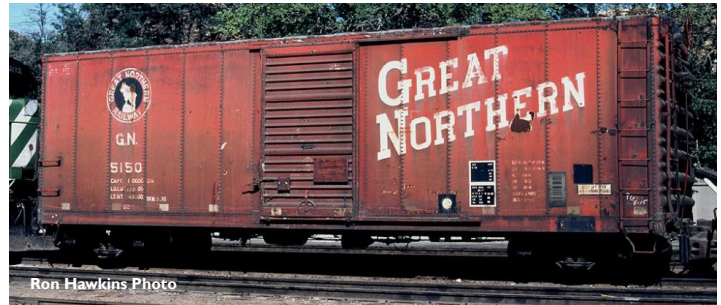

MSRP

US	CAD
$54.95 - SINGLE	$64.95 - SINGLE
$329.70 - 6-PACK	$389.70 - 6-PACK
ORDER DEADLINE NOVEMBER 15TH, 2022	

CANADA: UNIT 21 • 500 ALDEN ROAD • MARKHAM • ONTARIO • L3R 5H5
USA: PO BOX 796 • HIGGANUM • CONNECTICUT • 06441
Tel. 1-855-LRC-6917 Fax. 1-905-474-3325 Website www.rapidotrains.com

Store Name _____
Phone Number _____

RAPIDO