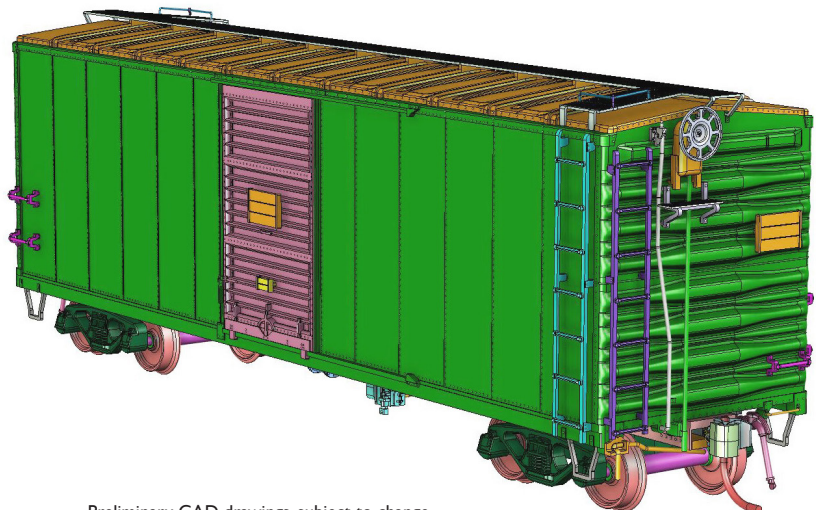

Preliminary CAD drawings, subject to change

CANADA: UNIT 21 • 500 ALDEN ROAD • MARKHAM • ONTARIO • L3R 5H5
USA: PO BOX 796 • HIGGANUM • CONNECTICUT • 06441
Tel. 1-855-LRC-6917 Fax. 1-905-474-3325 Website www.rapidotrains.com

Store Name _____
Phone Number _____

RAPIDO