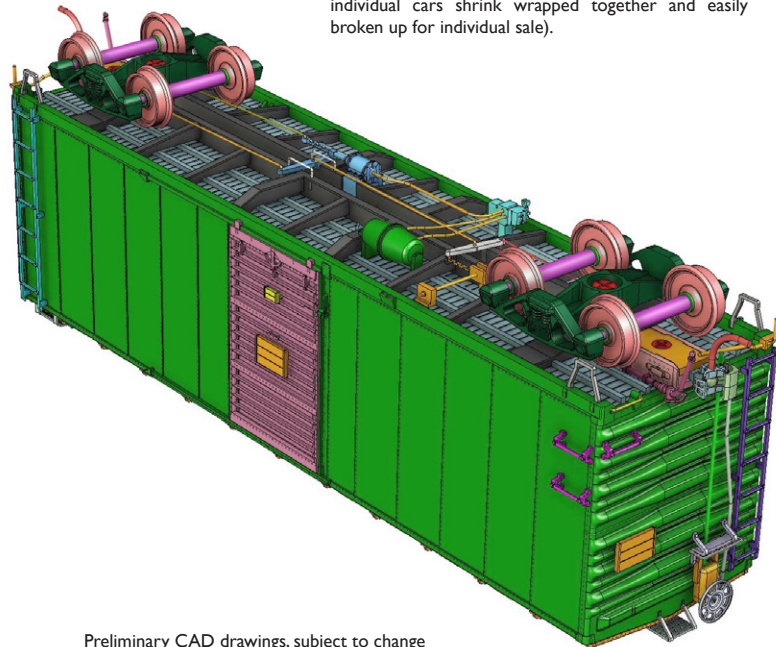

### Undecorated (Early Improved Dreadnaught Ends)

SKU	Description
<input type="checkbox"/> 155098	Undecorated - single car

Decorated cars have six individual car numbers per paint scheme. These will be available as a six pack (six individual cars shrink wrapped together and easily broken up for individual sale).